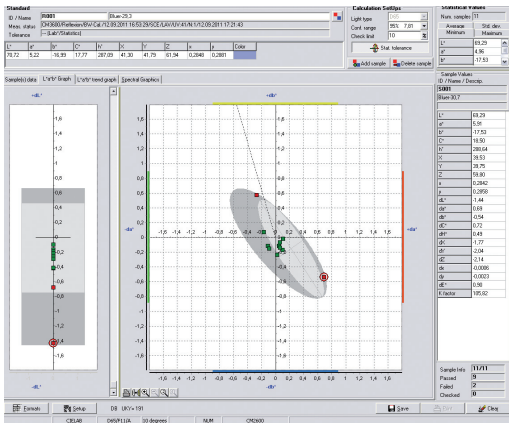

Color quality control

Qtex is the ideal tool for colorimetric quality control. The system allows fast, flexible and competent color evaluation for laboratory and production. Practice-oriented functions support efficient measurement, evaluation and reporting.

Color quality control

Color difference measurement

Statistic evaluation

Database explorer

Typical Qtex applications:

- Color difference measurement Pass/Fail
- Efficient product control and data recording
- Statistic evaluation
- Intelligent creation of tolerance range
- Color sorting
- Color communication
- Check fastness according to ISO grey scale
- Whiteness and yellowness measurement
- Whiteness according GANZ-GRIESSER
- Comparison of color strength and standard depth
- Freely configurable data base
- Wash test according to IEC456 standard

More flexibility and efficiency through usage of optimized tolerance range, customized evaluations and report, import of measuring data from portable Spectrophotometers. All required information on a single screen.