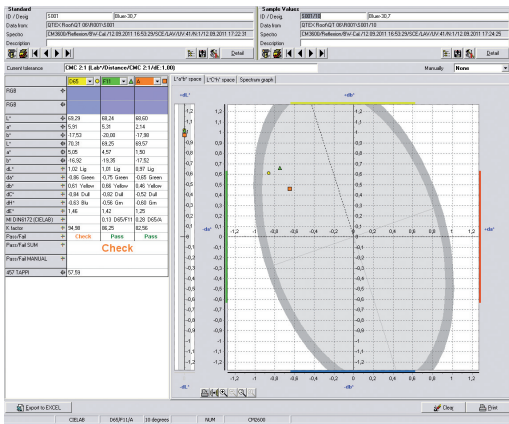

Color quality control

Qtex is the ideal tool for colorimetric quality control. The system allows fast, flexible and competent color evaluation for laboratory and production. Practice-oriented functions support efficient measurement, evaluation and reporting.

Qtex is a part of the Sedo Treepoint product family and can therefore easily be connected to one or several other systems of the Sedo Treepoint product family. The system can be installed as Client - Server network application.

Color quality control

Color difference measurement

Statistic evaluation

Database explorer

Typical Qtex applications:

- Color difference measurement Pass/Fail
- Efficient product control and data recording
- Statistic evaluation
- Intelligent creation of tolerance range
- Color sorting
- Color communication
- Check fastness according to ISO grey scale
- Whiteness and yellowness measurement
- Whiteness according GANZ-GRIESSER
- Comparison of color strength and standard depth
- Freely configurable data base
- Wash test according to IEC456 standard

More flexibility and efficiency through usage of optimized tolerance range, customized evaluations and report, import of measuring data from portable Spectrophotometers. All required information on a single screen.